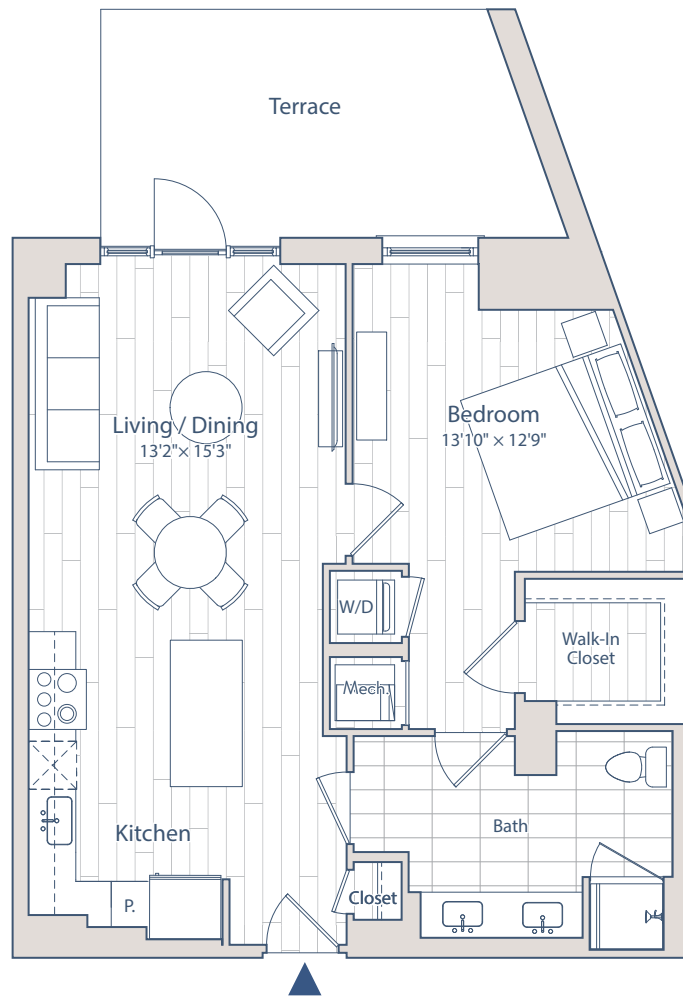

C14-c

RESIDENCE: 138

1 BEDROOM | 1 BATH
794 SF

DATE AVAILABLE: _____

\$ _____

1331

N ↑