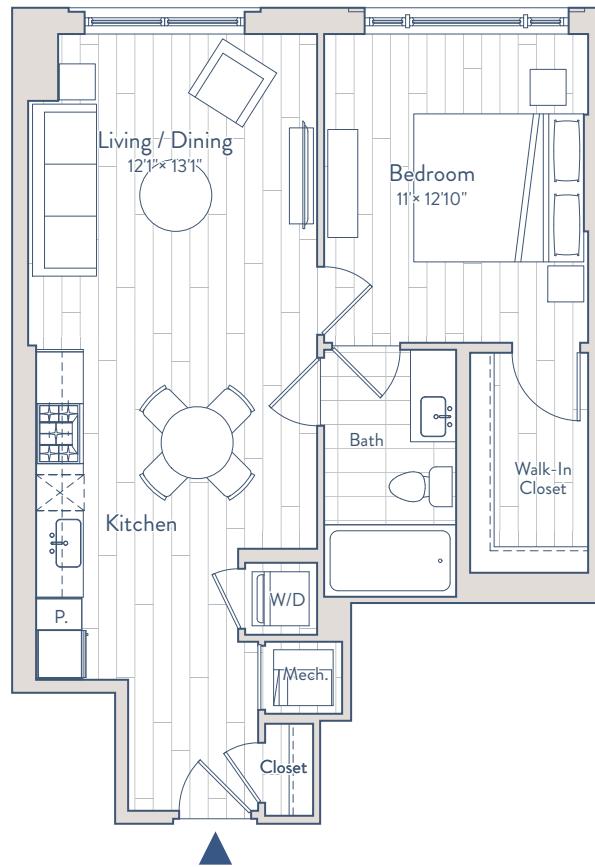

C13b

RESIDENCE: 1035

1 BEDROOM | 1 BATH
666 SF

DATE AVAILABLE: _____

\$ _____

1331

N ↑